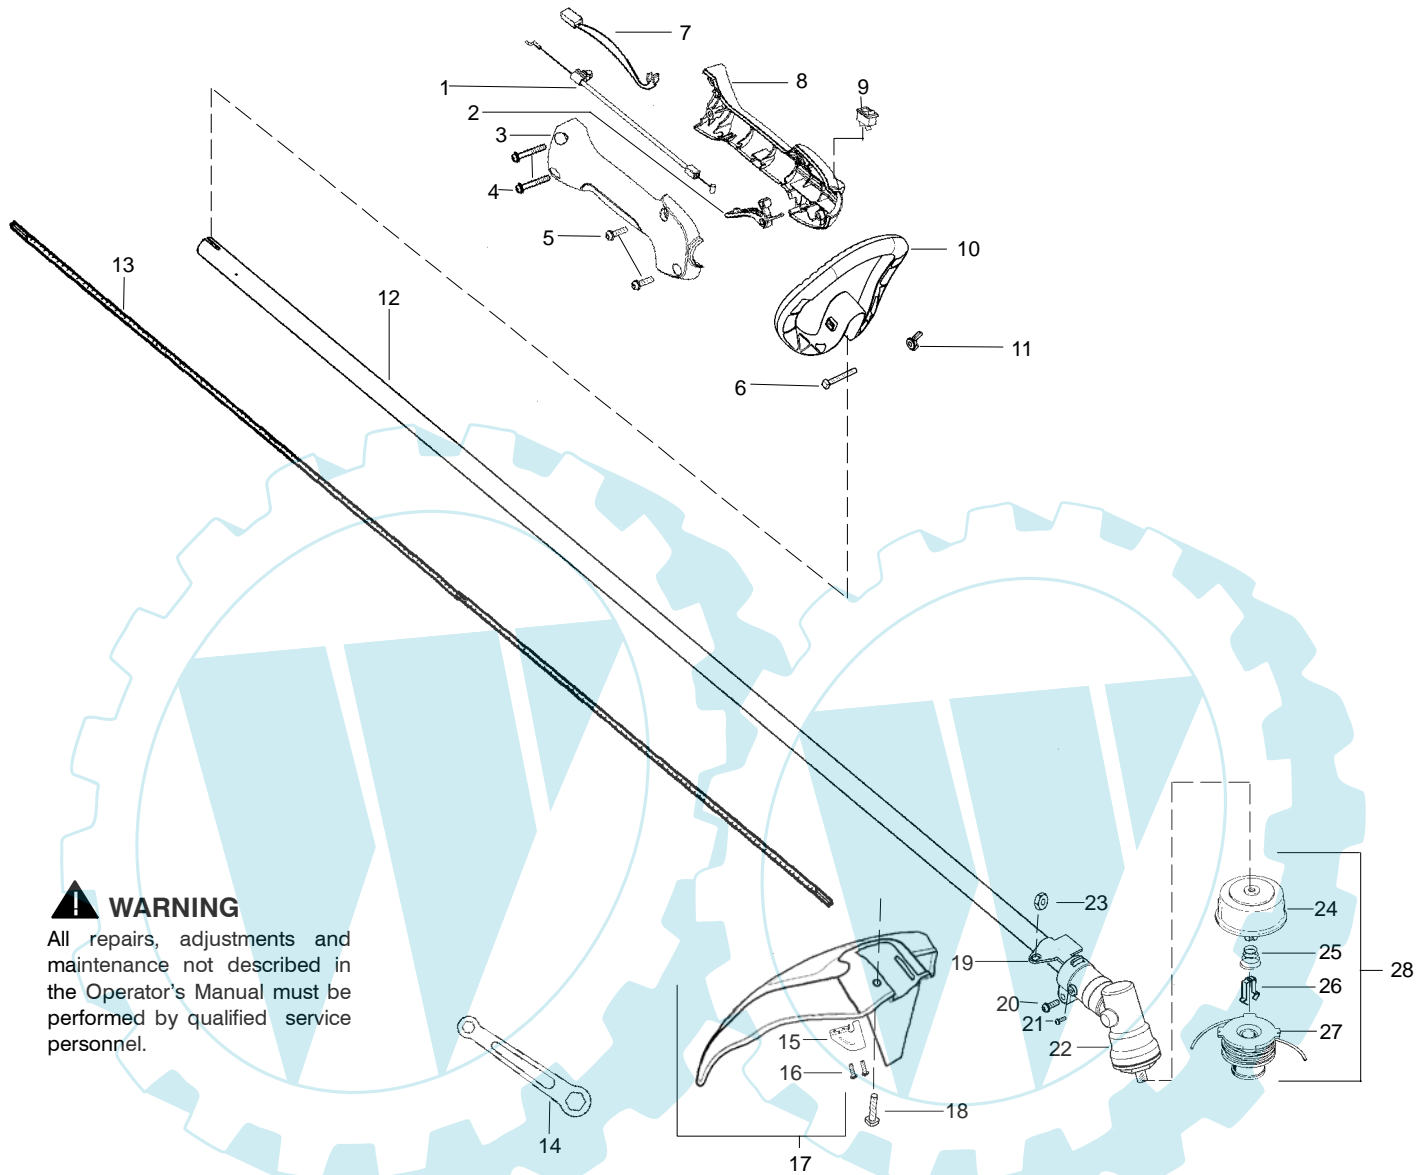

PARTS LIST NO. 530165347		 PARTS LIST	MODEL(s) XLT2000
DATE 3/3/05	Replaces 10/14/04 - 530165347-01		Note: Illustration may differ from actual model due to design changes

! WARNING

All repairs, adjustments and maintenance not described in the Operator's Manual must be performed by qualified service personnel.

Ref.	Part No.	Description	Ref.	Part No.	Description
1.	530057566	Assy - Throttle Cable	20.	530016014	Screw
2.	530049107	Trigger	21.	530016224	Screw
3.	530058751	Throttle Hsg. (Right)	22.	530096099	Assy - Gearbox
4.	530016406	Screw	23.	530015197	Nut
5.	530015814	Screw	24.	530095772	Assy - Hub.
6.	530015786	Bolt - Handle	25.	530053241	Spring
7.	530054183	Assy - Wire	26.	530401957	'Retainer
8.	530150095	Throttle Hsg. (Left)	27.	530056500	Assy - Spool w/Line
9.	530069572	Kit - Switch	28.	530056498	Assy - Head TNG VI Assy.
10.	530058754	Handle - Assist	Not Shown		
11.	530016152	Wingnut - Handle	---		Operator Manual
12.	530071942-01	Assy - Drive Shaft Hsg.	✓	530166164	(Euro)
13.	530096169	Shaft - Flex	✓	530166165	(Scan)
14.	530056401	Wrench	✓	530166166	(Euro III)
15.	530052285	Line Limiter	✓	530166167	(Euro IV)
16.	530015814	Screw	✓	530166168	(Turkish)
17.	530071823	Kit - Shield Assy (Incl. 15, 16)	✓	530150303-01	Decal - Shaft Warning
18.	530015820	Bolt - Shield			
19.	530057554	Bracket - Shield			

✓ = NEW PART NUMBER FOR THIS IPL * = REFER TO THE SERVICE REFERENCE INDICATED FOR MORE INFORMATION. (LOCATED AT END OF IPL)

PARTS LIST NO. 530165347		 PARTS LIST	MODEL(S) XLT2000
DATE 3/3/05	Replaces 10/14/04 - 530165347-01		Note: Illustration may differ from actual model due to design changes