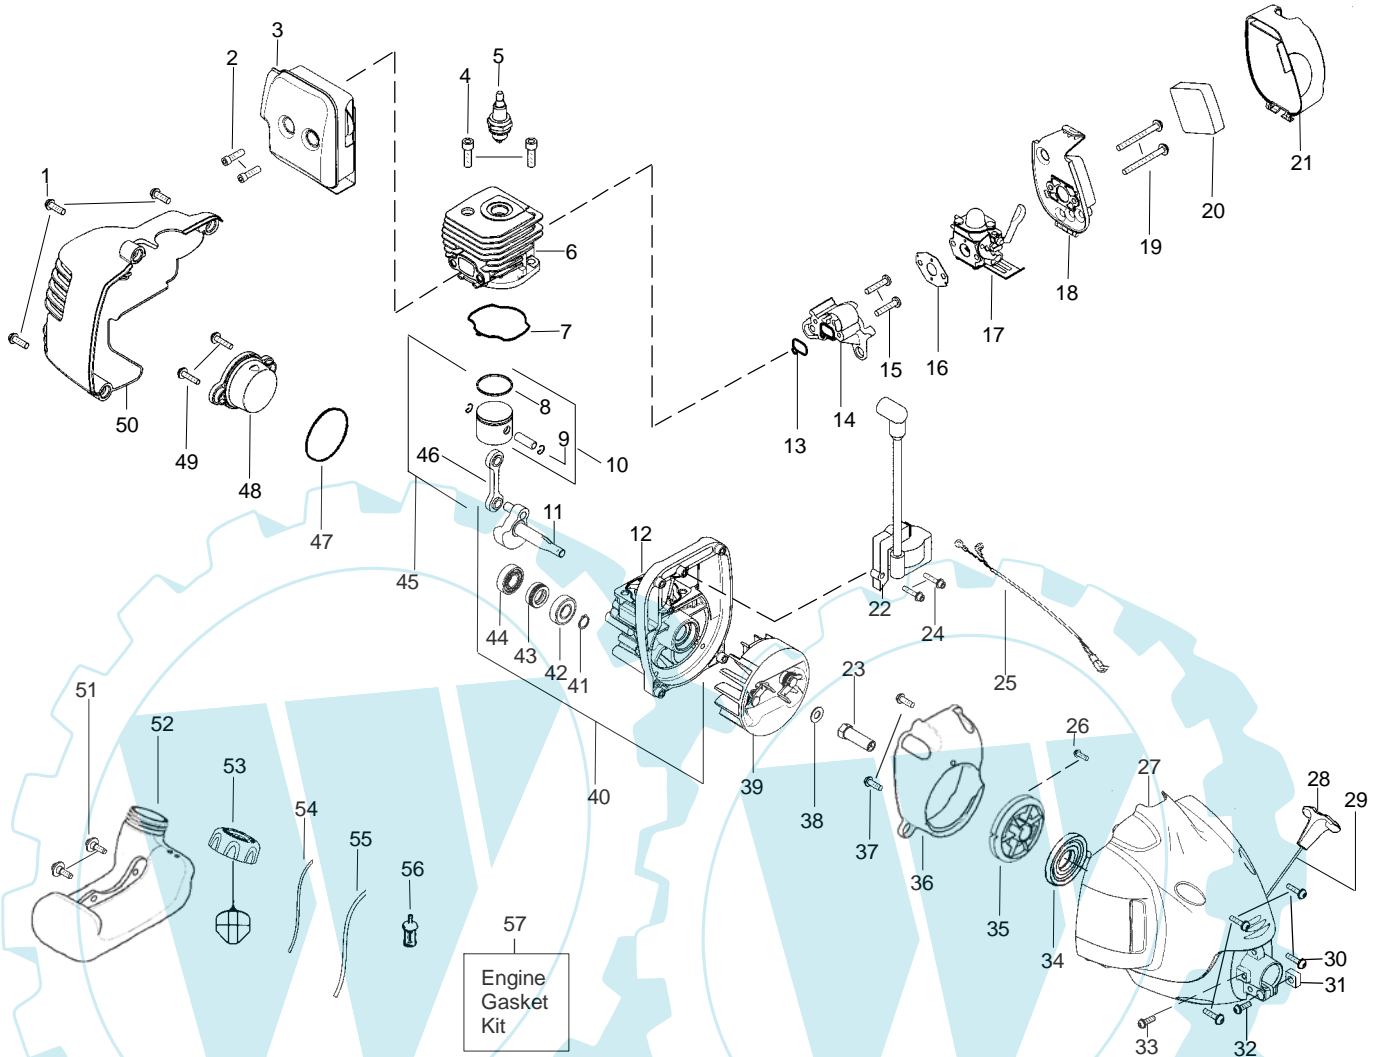

PARTS LIST NO. 530165347		 PARTS LIST	MODEL(s) XLT2000
DATE 3/3/05	Replaces 10/14/04 - 530165347-01		Note: Illustration may differ from actual model due to design changes

! WARNING

All repairs, adjustments and maintenance not described in the Operator's Manual must be performed by qualified service personnel.

Ref.	Part No.	Description	Ref.	Part No.	Description
1.	530057566	Assy - Throttle Cable	20.	530016014	Screw
2.	530049107	Trigger	21.	530016224	Screw
3.	530058751	Throttle Hsg. (Right)	22.	530096099	Assy - Gearbox
4.	530016406	Screw	23.	530015197	Nut
5.	530015814	Screw	24.	530095772	Assy - Hub.
6.	530015786	Bolt - Handle	25.	530053241	Spring
7.	530054183	Assy - Wire	26.	530401957	'Retainer
8.	530150095	Throttle Hsg. (Left)	27.	530056500	Assy - Spool w/Line
9.	530069572	Kit - Switch	28.	530056498	Assy - Head TNG VI Assy.
10.	530058754	Handle - Assist	Not Shown		
11.	530016152	Wingnut - Handle	---		Operator Manual
12.	530071942-01	Assy - Drive Shaft Hsg.	✓	530166164	(Euro)
13.	530096169	Shaft - Flex	✓	530166165	(Scan)
14.	530056401	Wrench	✓	530166166	(Euro III)
15.	530052285	Line Limiter	✓	530166167	(Euro IV)
16.	530015814	Screw	✓	530166168	(Turkish)
17.	530071823	Kit - Shield Assy (Incl. 15, 16)	✓	530150303-01	Decal - Shaft Warning
18.	530015820	Bolt - Shield			
19.	530057554	Bracket - Shield			

✓ = NEW PART NUMBER FOR THIS IPL * = REFER TO THE SERVICE REFERENCE INDICATED FOR MORE INFORMATION. (LOCATED AT END OF IPL)

PARTS LIST NO. 530165347		 PARTS LIST	MODEL(S) XLT2000
DATE 3/3/05	Replaces 10/14/04 - 530165347-01		Note: Illustration may differ from actual model due to design changes